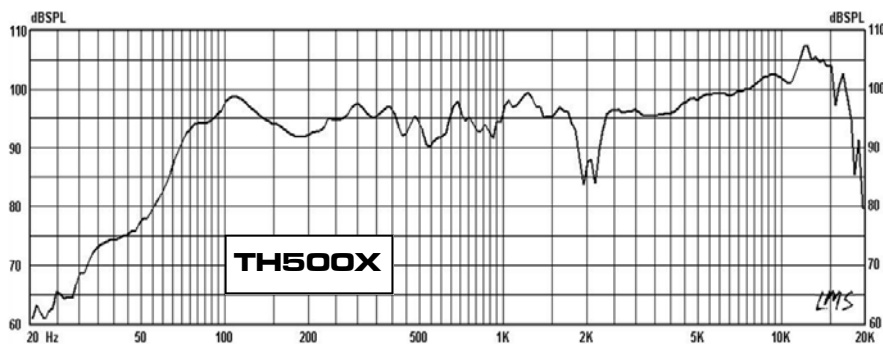

TH500X SPECIFICATIONS

Power Handling	300 Watts RMS / 600 Watts Program
Input Connector	2x NL4 Speakon

TH500XA SPECIFICATIONS

Amplification	200 Watts RMS LF + 100 Watts RMS HF	
Input Sensitivity / Impedance	0.775 Volts / 47kΩ	
Input Signals / Connectors	Microphone Line Input Link Thru	Combo XLR/Jack Input Female XLR Male XLR