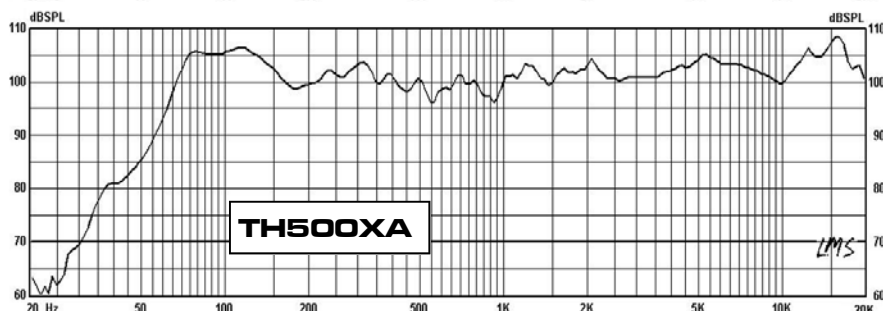

GENERAL SPECIFICATIONS

Transducer Complement		1x 15" Bass-Mid Transducer 1x 1" Neodymium HF Compression Driver
Frequency Response		50Hz—18kHz (See SPL Graphs below)
Maximum SPL	TH500X TH500XA	116dB @ 1 metre 120dB @ 1 metre
HF Dispersion		90° (H) x 40° (W)
Construction	Cabinet Grill	Injection Moulded High Impact Polycarbonate Powder Coated Steel Mesh
Rigging & Fittings		2x Recessed Carry Handles—Side & Top 1x 35mm Pole Mounting Socket 4x Recessed M10 Mounting Points for flying
Dimensions		683mm (H) x 448mm (W) x 356mm (D)
Weight	TH500X TH500XA	15 Kgs / 34 Lbs 18Kgs / 40 Lbs

TH500X SPECIFICATIONS

Power Handling	300 Watts RMS / 600 Watts Program
Input Connector	2x NL4 Speakon

TH500XA SPECIFICATIONS

Amplification	200 Watts RMS LF + 100 Watts RMS HF	
Input Sensitivity / Impedance	0.775 Volts / 47kΩ	
Input Signals / Connectors	Microphone Line Input Link Thru	Combo XLR/Jack Input Female XLR Male XLR