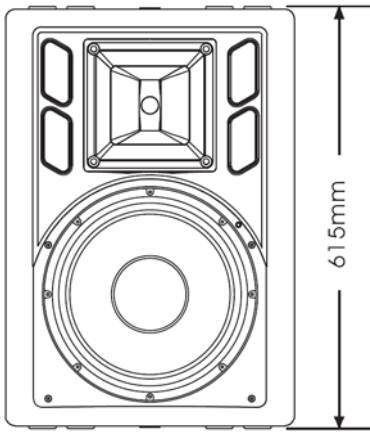

SPECIFICATIONS

Transducer Complement	1x 12" B&C Neodymium Bass Transducer 1x 1" B&C Neodymium HF Transducer	
Frequency Response	40Hz - 20kHz (See SPL Graphs below)	
Maximum SPL	125dB @ 1 metre	
HF Dispersion	80° (H) x 60° (V)	
Construction	Cabinet Grill	Injection Moulded High Impact Polycarbonate Powder Coated Steel Mesh
Amplification	350 Watts RMS LF + 50 Watts RMS HF	
Input Signals / Connectors	Microphone Line Input Link Thru	Combo XLR / Jack Input Female XLR Male XLR
Rigging & Fittings	1x Recessed Carry Handle 1x 35mm Pole Mounting Socket 5x Recessed M10 Mounting Points	
Dimensions	615mm (H) x 416mm (W) x 356mm (D)	
Weight	20 Kgs / 44 Lbs	

Acoustic Technologies
8-10 Staple Street
Seventeen Mile Rocks
Brisbane, Qld 4073
Australia

Phone (07) 3376-4122
Fax (07) 3376-5793

International

Phone 617 3376-4122
Fax 617 3376-5793

Email & Internet

info@atprofessional.com.au
www.atprofessional.com.au

TH750XA

APPLICATIONS

- Karaoke Artists
- Solo & Duo Acts
- Cafes, Coffee Shops & Food Courts
- Sporting Venues
- Marriage Celebrants
- Rehearsal Rooms
- Disc Jockeys
- Stage Monitoring
- Swimming Carnivals
- Gospel Groups
- Political Rallies
- Retail Spruiker
- Lecture Halls