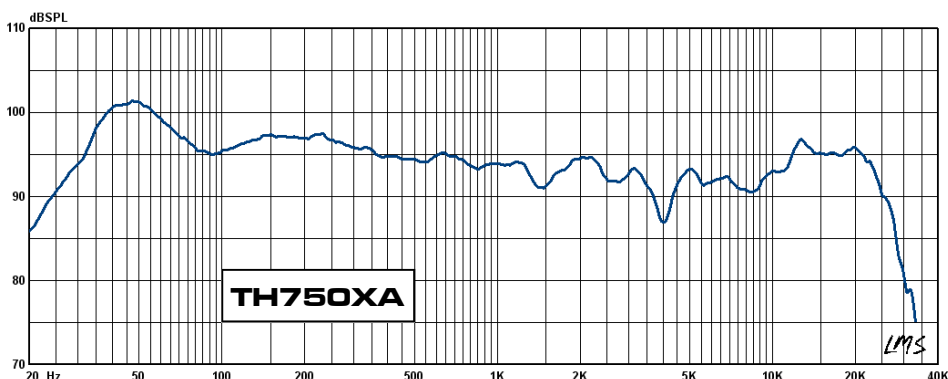

SPECIFICATIONS

Transducer Complement	1x 12" B&C Neodymium Bass Transducer 1x 1" B&C Neodymium HF Transducer	
Frequency Response	40Hz - 20kHz (See SPL Graphs below)	
Maximum SPL	125dB @ 1 metre	
HF Dispersion	80° (H) x 60° (V)	
Construction	Cabinet Grill	Injection Moulded High Impact Polycarbonate Powder Coated Steel Mesh
Amplification	350 Watts RMS LF + 50 Watts RMS HF	
Input Signals / Connectors	Microphone Line Input Link Thru	Combo XLR / Jack Input Female XLR Male XLR
Rigging & Fittings	1x Recessed Carry Handle 1x 35mm Pole Mounting Socket 5x Recessed M10 Mounting Points	
Dimensions	615mm (H) x 416mm (W) x 356mm (D)	
Weight	20 Kgs / 44 Lbs	

Acoustic Technologies
8-10 Staple Street
Seventeen Mile Rocks
Brisbane, Qld 4073
Australia

Phone (07) 3376-4122
Fax (07) 3376-5793

International

Phone 617 3376-4122
Fax 617 3376-5793

Email & Internet

info@atprofessional.com.au
www.atprofessional.com.au

TH750XA

APPLICATIONS

- Karaoke Artists
- Solo & Duo Acts
- Cafes, Coffee Shops & Food Courts
- Sporting Venues
- Marriage Celebrants
- Rehearsal Rooms
- Disc Jockeys
- Stage Monitoring
- Swimming Carnivals
- Gospel Groups
- Political Rallies
- Retail Spruiker
- Lecture Halls