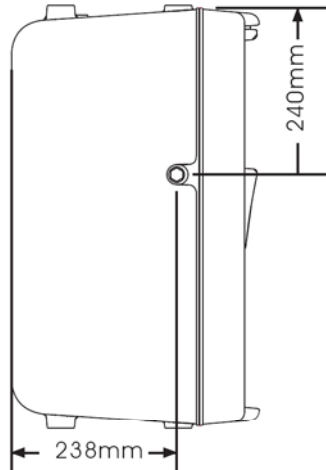

SPECIFICATIONS

Transducer Complement	1x 12" B&C Neodymium Bass Transducer 1x 1" B&C Neodymium HF Transducer	
Frequency Response	40Hz - 20kHz (See SPL Graphs below)	
Maximum SPL	125dB @ 1 metre	
HF Dispersion	80° (H) x 60° (V)	
Construction	Cabinet Grill	Injection Moulded High Impact Polycarbonate Powder Coated Steel Mesh
Amplification	350 Watts RMS LF + 50 Watts RMS HF	
Input Signals / Connectors	Microphone Line Input Link Thru	Combo XLR / Jack Input Female XLR Male XLR
Rigging & Fittings	1x Recessed Carry Handle 1x 35mm Pole Mounting Socket 5x Recessed M10 Mounting Points	
Dimensions	615mm (H) x 416mm (W) x 356mm (D)	
Weight	20 Kgs / 44 Lbs	

Acoustic Technologies
8-10 Staple Street
Seventeen Mile Rocks
Brisbane, Qld 4073
Australia

Phone (07) 3376-4122
Fax (07) 3376-5793

International

Phone 617 3376-4122
Fax 617 3376-5793

Email & Internet

info@atprofessional.com.au
www.atprofessional.com.au

TH750XA

APPLICATIONS

- Karaoke Artists
- Solo & Duo Acts
- Cafes, Coffee Shops & Food Courts
- Sporting Venues
- Marriage Celebrants
- Rehearsal Rooms
- Disc Jockeys
- Stage Monitoring
- Swimming Carnivals
- Gospel Groups
- Political Rallies
- Retail Spruiker
- Lecture Halls