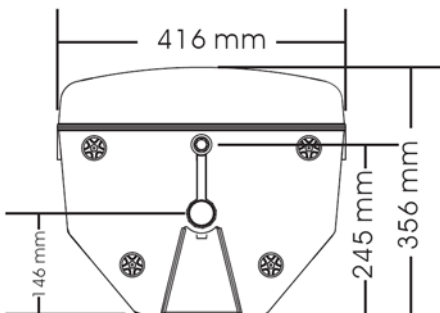

SPECIFICATIONS

Transducer Complement	1x 12" B&C Neodymium Bass Transducer 1x 1" B&C Neodymium HF Transducer	
Frequency Response	40Hz - 20kHz (See SPL Graphs below)	
Maximum SPL	125dB @ 1 metre	
HF Dispersion	80° (H) x 60° (V)	
Construction	Cabinet Grill	Injection Moulded High Impact Polycarbonate Powder Coated Steel Mesh
Amplification	350 Watts RMS LF + 50 Watts RMS HF	
Input Signals / Connectors	Microphone Line Input Link Thru	Combo XLR / Jack Input Female XLR Male XLR
Rigging & Fittings	1x Recessed Carry Handle 1x 35mm Pole Mounting Socket 5x Recessed M10 Mounting Points	
Dimensions	615mm (H) x 416mm (W) x 356mm (D)	
Weight	20 Kgs / 44 Lbs	

Acoustic Technologies
8-10 Staple Street
Seventeen Mile Rocks
Brisbane, Qld 4073
Australia

Phone (07) 3376-4122
Fax (07) 3376-5793

International

Phone 617 3376-4122
Fax 617 3376-5793

Email & Internet

info@atprofessional.com.au
www.atprofessional.com.au

TH750XA

APPLICATIONS

- Karaoke Artists
- Solo & Duo Acts
- Cafes, Coffee Shops & Food Courts
- Sporting Venues
- Marriage Celebrants
- Rehearsal Rooms
- Disc Jockeys
- Stage Monitoring
- Swimming Carnivals
- Gospel Groups
- Political Rallies
- Retail Spruiker
- Lecture Halls